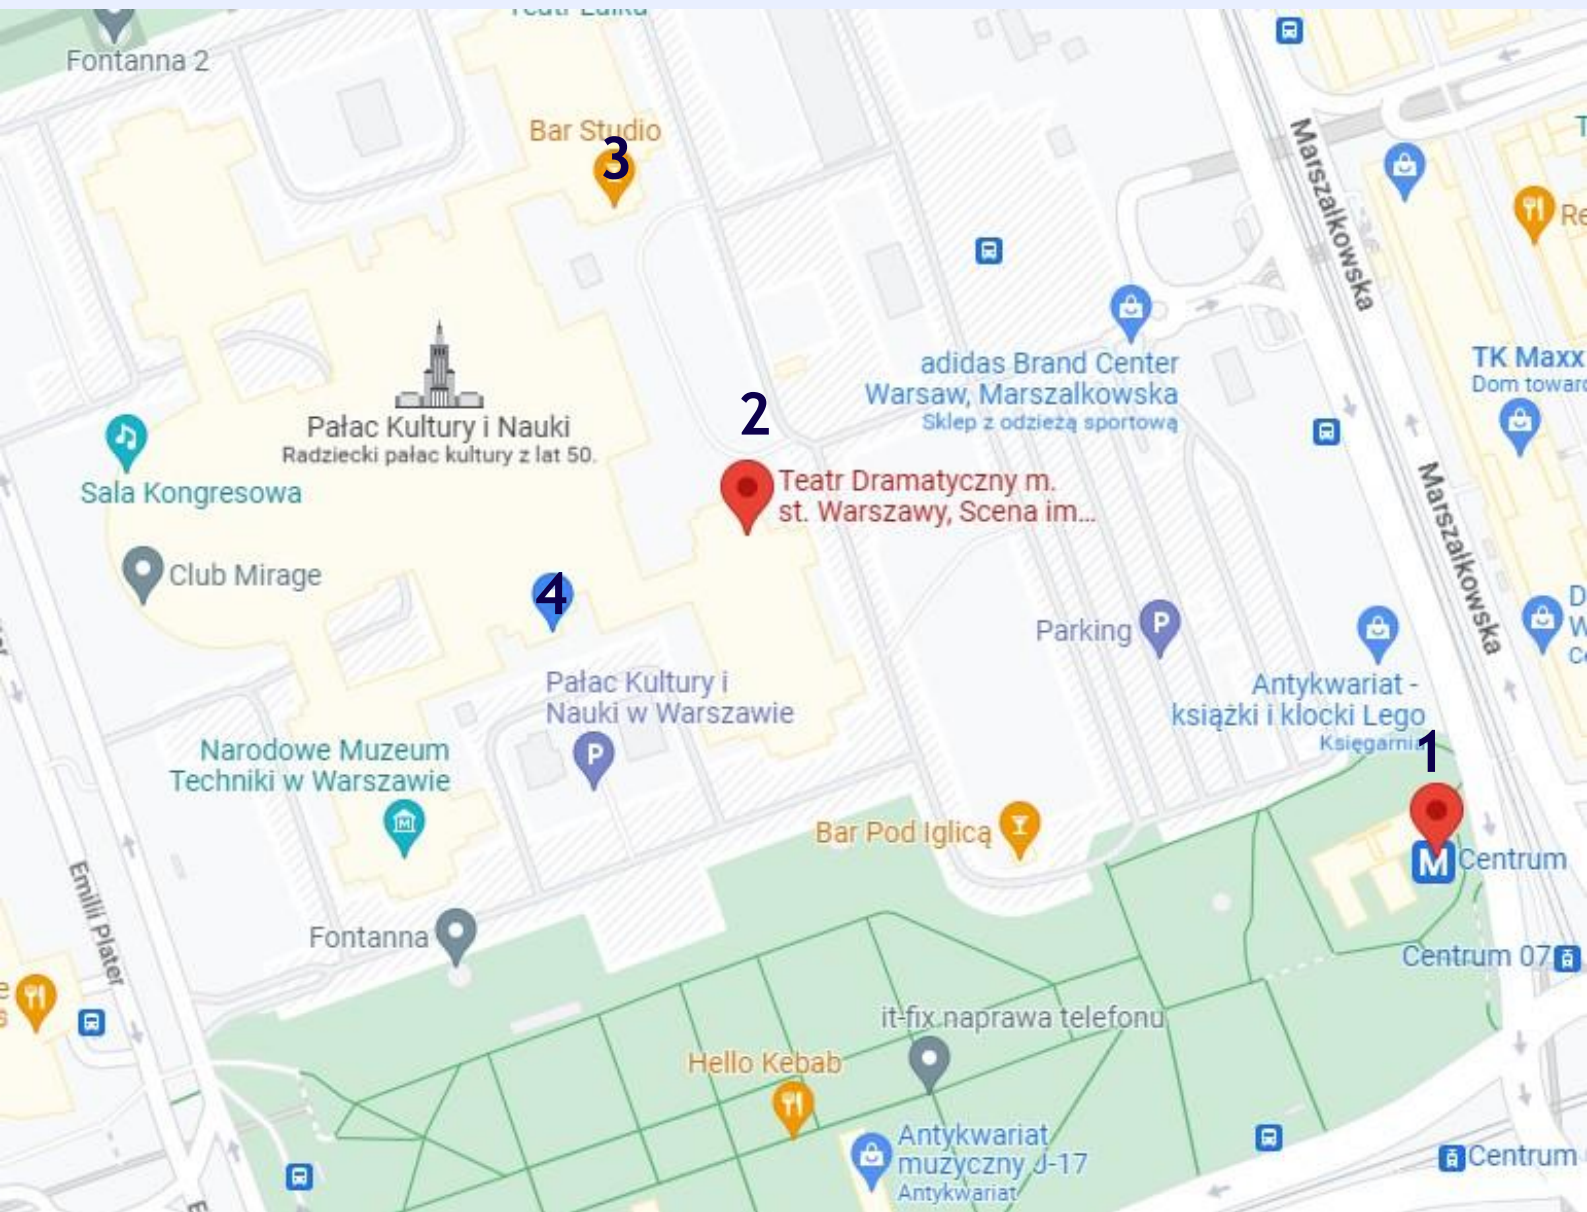

**Bus 188**  
Running daily between  
04:47 - 23:18

**Route:**  
Chopin Airport - City Centre (Metro Politechnika station) - Praga Południe (Wiatraczna); main streets: ŻWIRKI I WIGURY - AL.ARMII LUDOWEJ - AL.STANÓW ZJEDNOCZONYCH - SZASERÓW - MAKOWSKA

**Bus 148**  
Running daily between  
04:34 - 22:35

**Route:**  
Chopin Airport - Ursynów-Praga; main streets: (ŻWIRKI I WIGURY - NOWOURSYNOWSKA - MOST SIEKIERKOWSKI - GROCHOWSKA)

# COMEDY THEATRE AREA

- 1 - Comedy Theatre
- 2- Secret Life Cafe
- 3-Havana restaurant
- 4 - Plac Wilsona metro station

# CITY CENTER

- 1 -Centrum - M1 Metro station
- 2 - Dramatyczny Theatre
- 3 - Studio Theatre
- 4 -Kinoteka PKiN - movie theatre