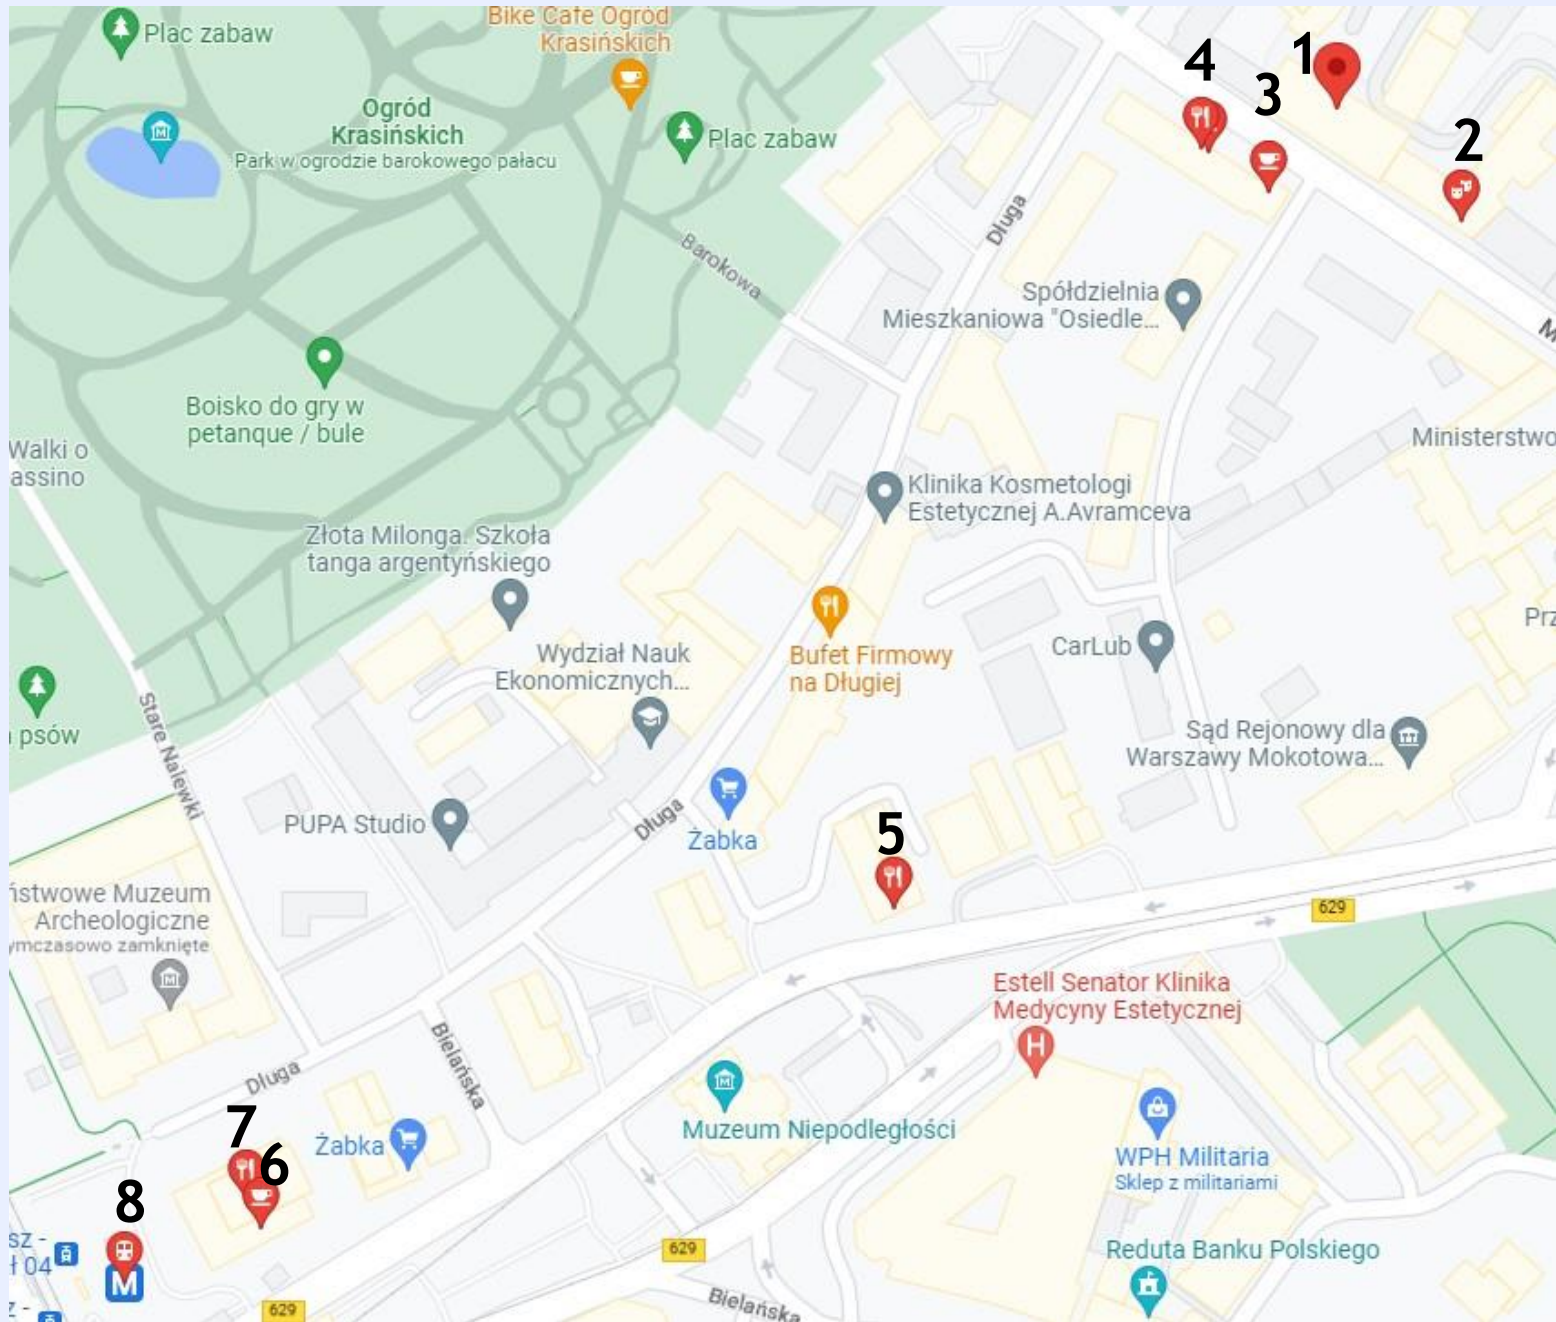

# MAPS

## ACADEMY AREA

1 - Theater Academy

2 - Collegium Nobilium Theatre

3 - Relaks Cafe

4 - Telepizza

5 - Vege Miasto -vegan restaurant

6 -starbucks

7 -KFC